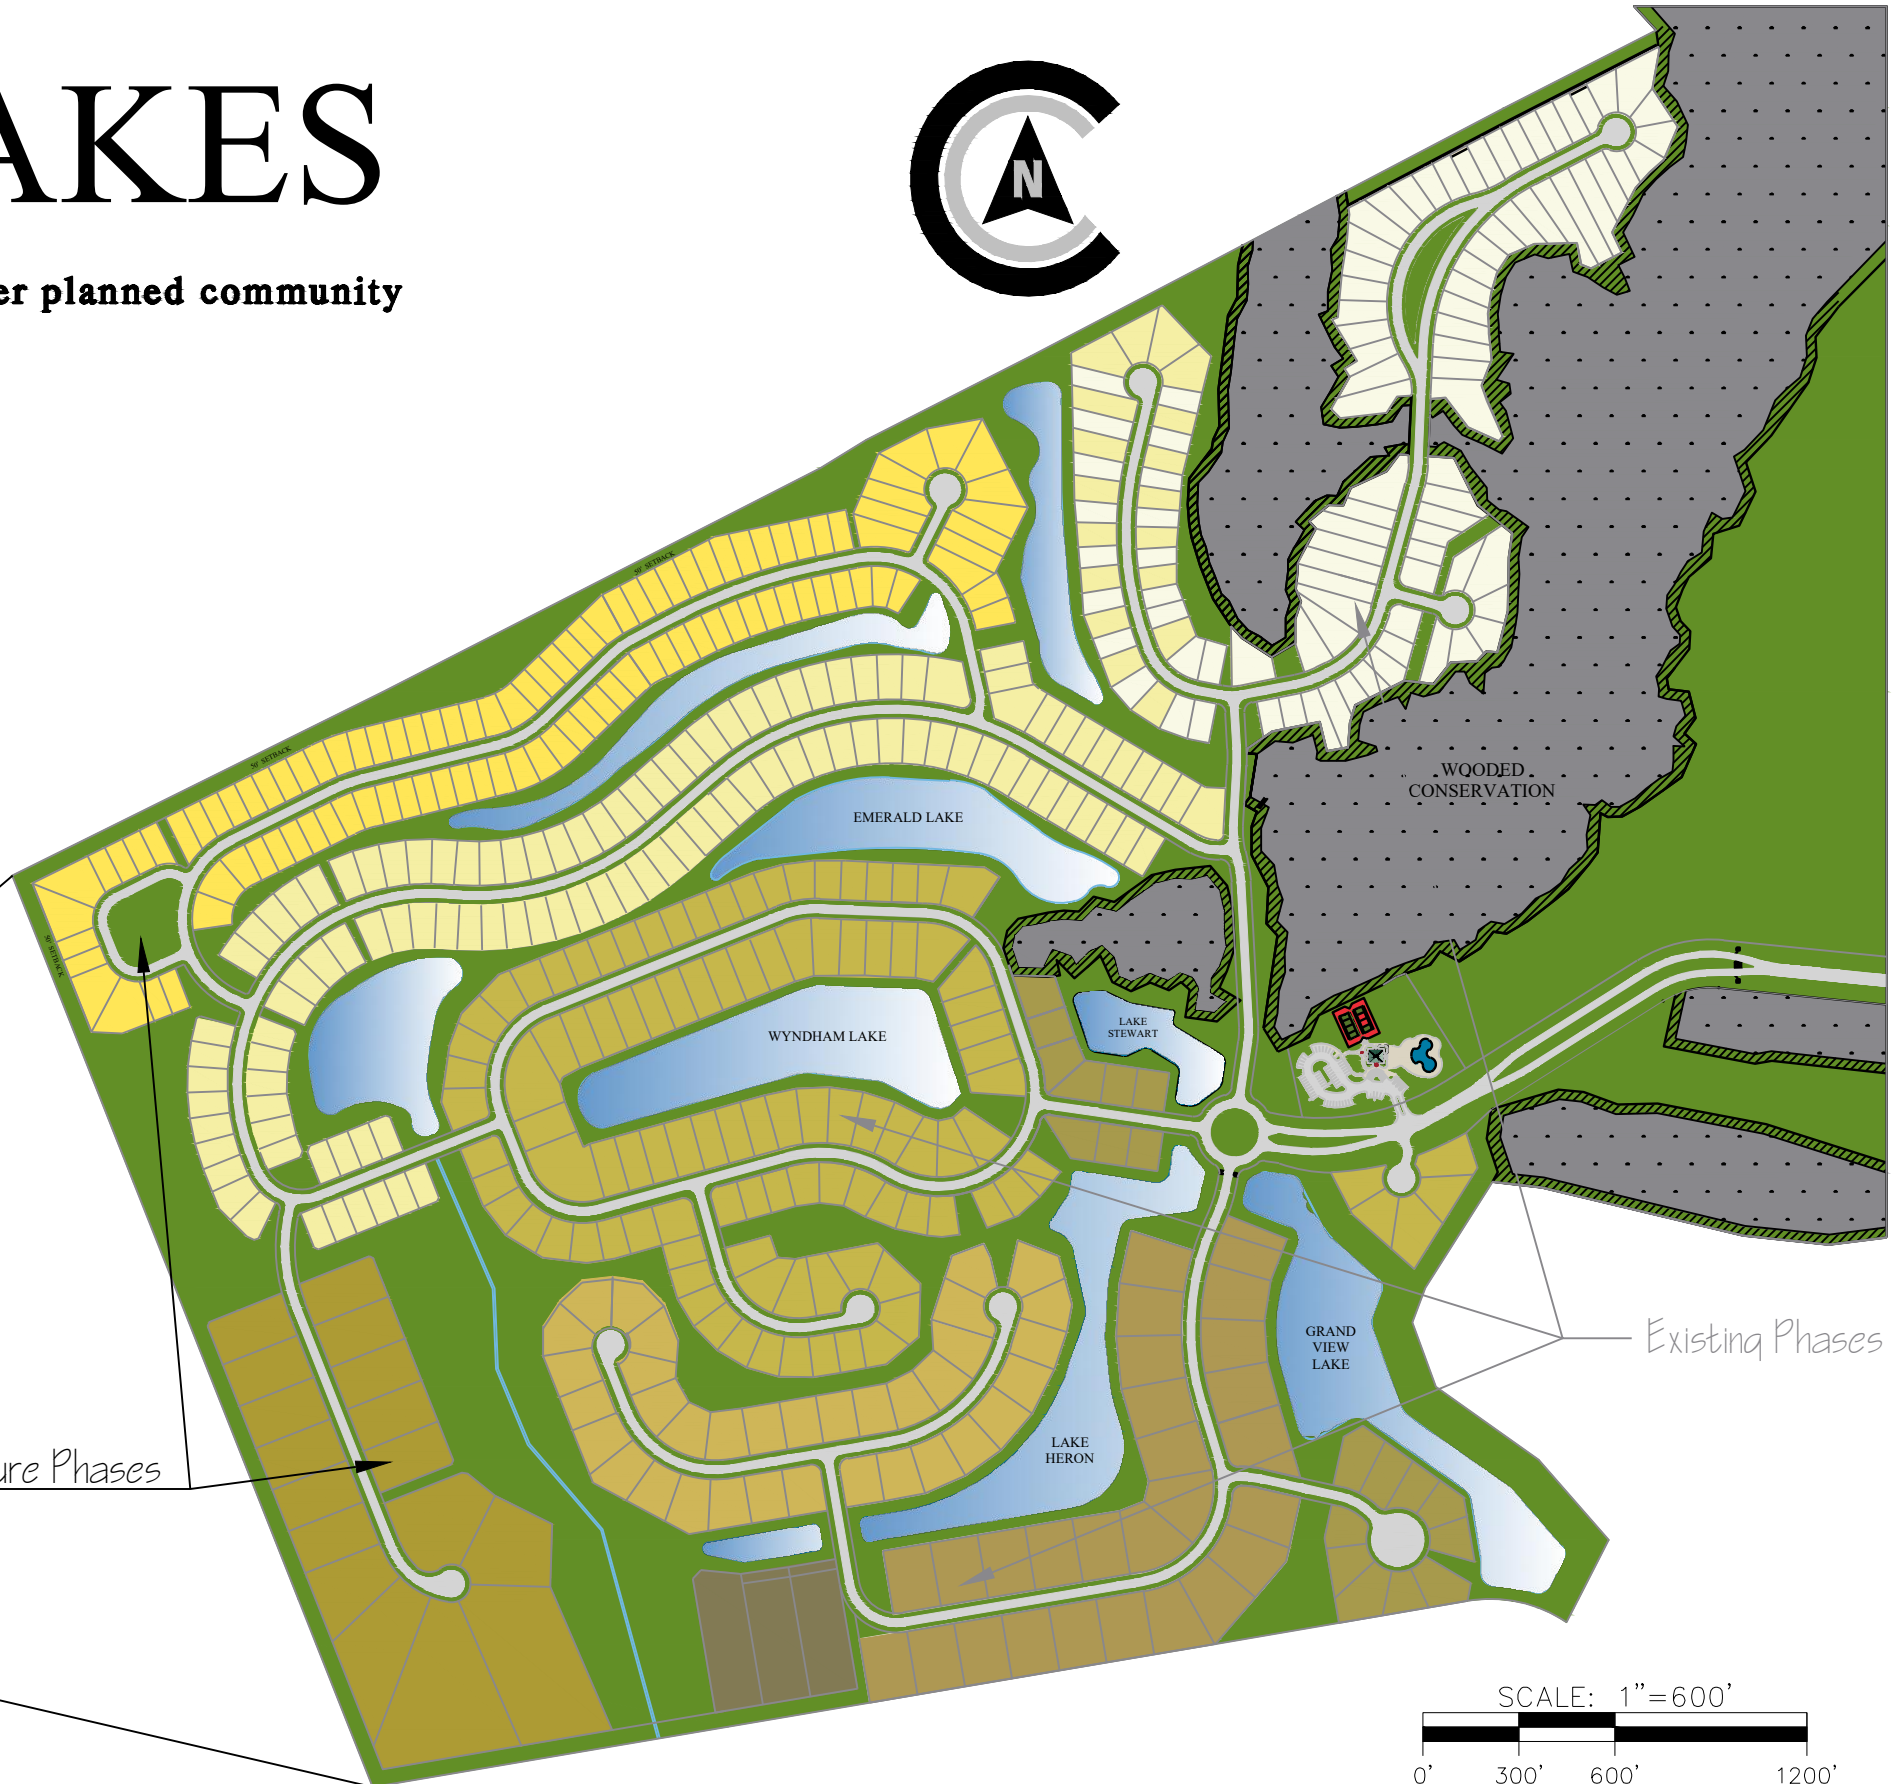

FOREST LAKES

a **LANDMARK** master planned community

Color Index

	(60' x 125') SINGLE FAMILY ATTACHED UNITS		(100'x120') LOTS
	(60'x125') LOTS		(115'x150') LOTS
	(70'x125') LOTS		(150'x200') LOTS
	(75'x125') LOTS		(140'x250') LOTS
	(80'x120') LOTS		(150'x400') LOTS

Number of Lots:

Existing Single Family Detached Lots:	421
Proposed Single Family Attached Lots:	<u>104</u>
Total Number of Lots:	525

Vicinity Map

Future Phases

Existing Phases

EXHIBIT - FOREST LAKES SF ATTACHED POD AND MASTER PLAN TO DATE

JOB #: 18-540
 DATE: 11/29/2018
 DRAWN BY: KW